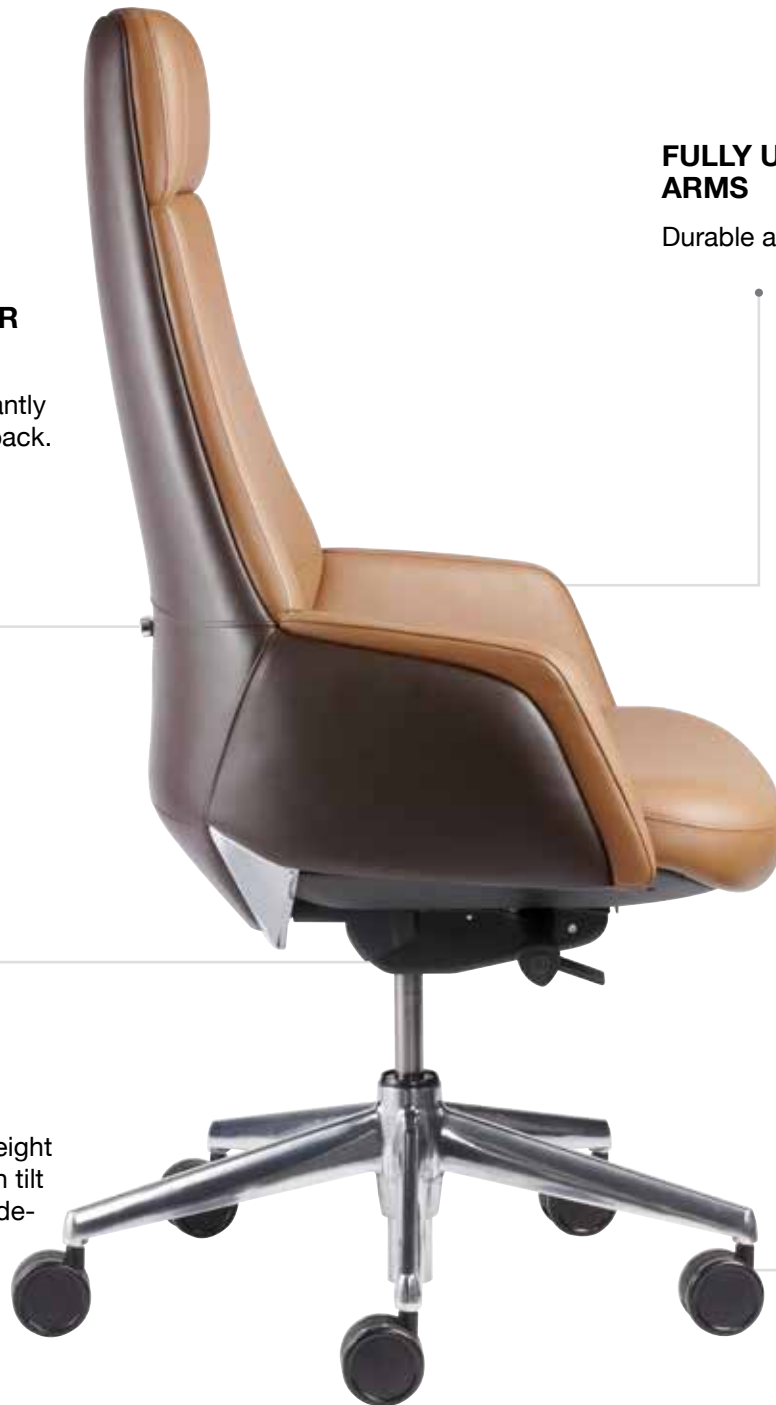

FEATURES

INTEGRATED LUMBAR SUPPORT

Lever-activated and elegantly integrated into the chair back.

FULLY UPHOLSTERED ARMS

Durable and sleek.

ADJUSTABLE MECHANISM

Syncro-tilt mechanism, height adjustment, multi-position tilt lock with slow-release, side-tension control.

POLISHED ALUMINUM BASE

5-prong, polished aluminum base with dual-wheel carpet casters.