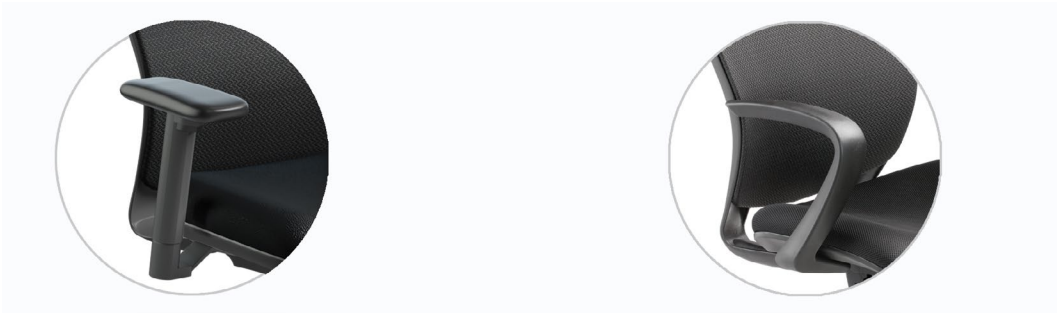

VXO 7280WH
Solid Collection
(Butterscotch)

MODELS

The VXO is a minimalist chair that gives maximum results. Improve bodily health and posture by choosing the model that best suits your comfort preference: mid-back with adjustable or fixed loop arms. The sit/stand stool model features a sturdy height-adjustable foot ring to support your legs.

VXO 7280
Mid Back

VXO 7280WH
Mid Back with White Frame

VXO 7280L
Fixed Loop Conference Arms

VXO 7280DS
Mid Back Drafting Stool

DESIGN

The VXO's curved back provides thoracic and lumbar support while earning style points with its contemporary aesthetic. Easy on the back and on the eyes.

FEATURES

VXO 7280

1 NEBULA™ MESH

Allows airflow and maximizes comfort: Nebula's four-way stretch provides dynamic back support.

2 LUMBAR SUPPORT

The contoured lumbar support pad can be easily adjusted vertically while seated.

3 ADJUSTABLE ARMRESTS

Height adjustable arm with polyurethane arm pads for comfort.

4 FIXED LOOP ARMS

Optional fixed loop polypropylene conference arms.

5 WATERFALL SEAT

Waterfall seat design that gently slopes away from the legs, minimizing pressure on the thighs and promoting good posture.